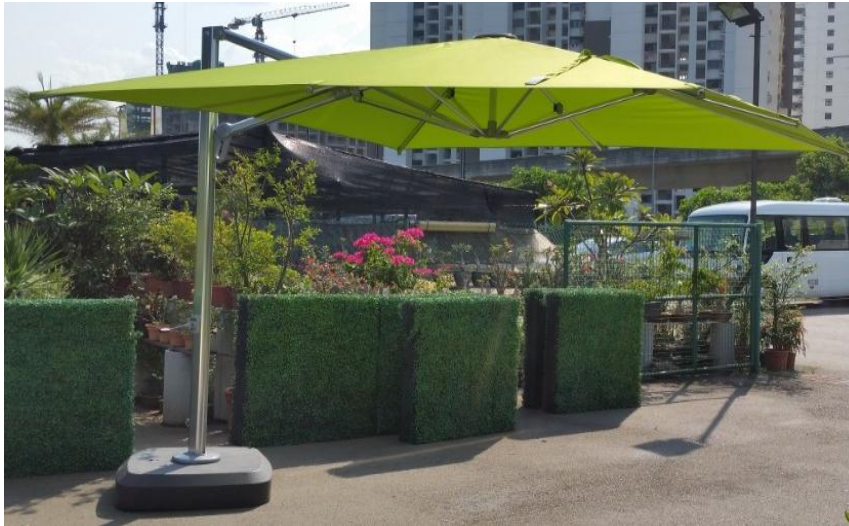

Sicilia Umbrella
*Inside Support Rib