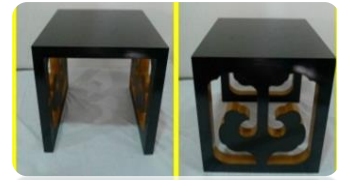

ST06: Black Open Carved Design Side Table

Wooden material
550H * 550W * 550L mm

ST06: Black Open Carved Design Side table

Inventory: 3