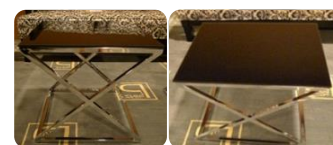

CT09: Black Cross-Legged Coffee Table

450H * 500W * 500L mm

Tempered glass top with stainless steel support

CT09: Black Cross-Legged Coffee Table

Inventory: 8

CHUAN LAM PRODUCTION

REG NO: 53028696C | GST REG. NO: M90357274R
32 Punggol East (Riviera LRT) #01-04, S828824

www.clproduction.com.sg | sales@clproduction.com.sg
Tel: 6742 9360 | Fax: 6447 8678