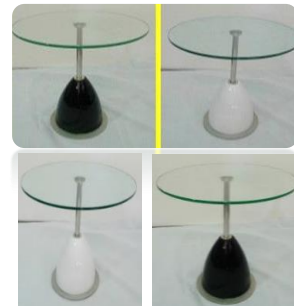

Round Glass Side Table

625H * 500D mm

Tempered glass surface & wooden base,

Stainless steel support

Inventory: 4 Black / 5 White bases. Table top only 5pcs

Option: To spray paint to another colour $40

ST01: Round Glass Side Table Black Base

ST02: Round Glass Side Table White Base