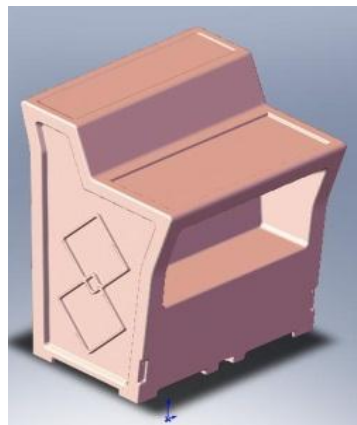

LBC-04

LED Plain Modular Bar Counter

ITEM CODE: LBC-04

Modular Bar

Modular bar counter with storage underneath

SALE PRICE: DISPLAY SET ONLY @ $2700

DIMENSION: 91L * 80 W * 112H cm

MATERIAL: Waterproof Plastic Material. LED Light. 16 colors flashing, stationary & fading mode Wireless, precharge 6 hrs, usage 16 hours

REMARKS: Indoor / Outdoor

INVENTORY: 2pcs