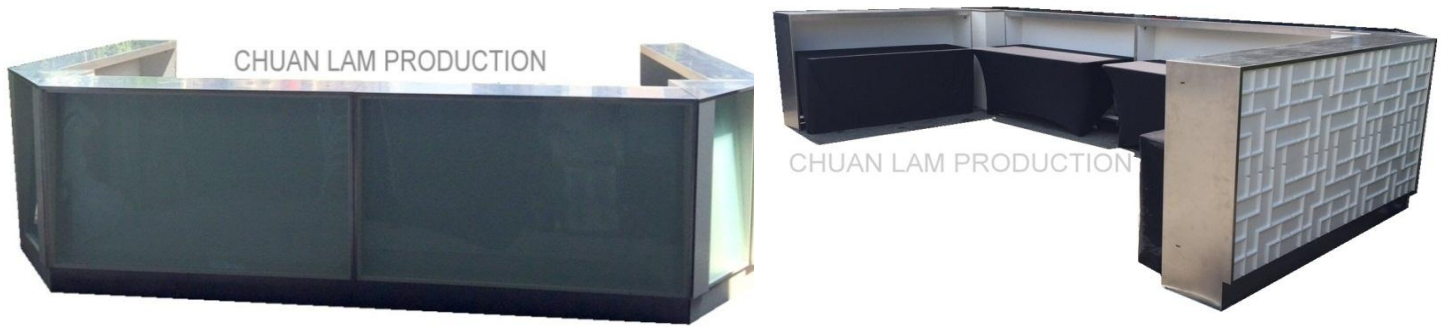

BCT05

Lighted Manhattan Bar Counter

ITEM CODE: BCT05 Lighted Bar Counter
One color LED Day Light

DIMENSION: Rectangle Bar Counter: 117H * 40D * 204L cm
Corner Triangle Counter: 117H * (3sides L) 67cm each

PRINTING AREA: Rectangle bar counter: 96H * 196L cm
Corner bar counter: 96H * 53L cm

MATERIAL: LED lited glass panel with stainless steel and wooden finishing

REMARKS: * come with GS table with black cover 6ft by 2ft