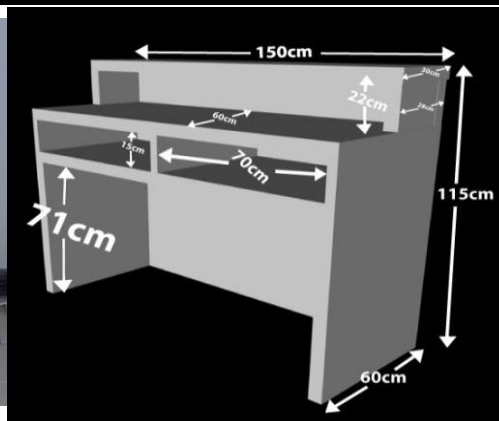

BCT02

Lighted Bar Counter

ITEM CODE: BCT02: Lighted Bar Counter

DIMENSION: 1150H * 600D * 1500L mm

PRINTING AREA: 1100H * 1450L mm

MATERIAL: Acrylic front panel with laminated wooden structure

REMARKS: Indoor/ Outdoor

INVENTORY: 8 bar counter

OPTION: To dress up counter into another color $300