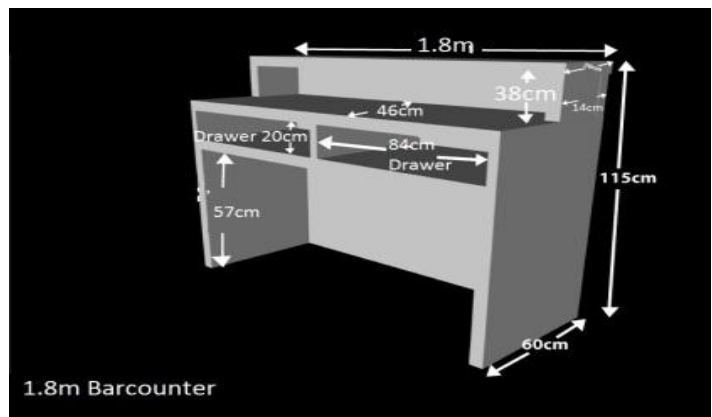

BCT04 1.8m Lighted Bar

ITEM CODE: BCT04: 1.8m Bar Counter

DIMENSION: 1150H * 460W * 1800L mm

PRINTING AREA: print area 1100H * 1750L mm

MATERIAL: Acrylic front panel with laminated wooden structure
*with 2 lockable drawers

REMARKS: Indoor/ Outdoor

INVENTORY: 1 pc (white)