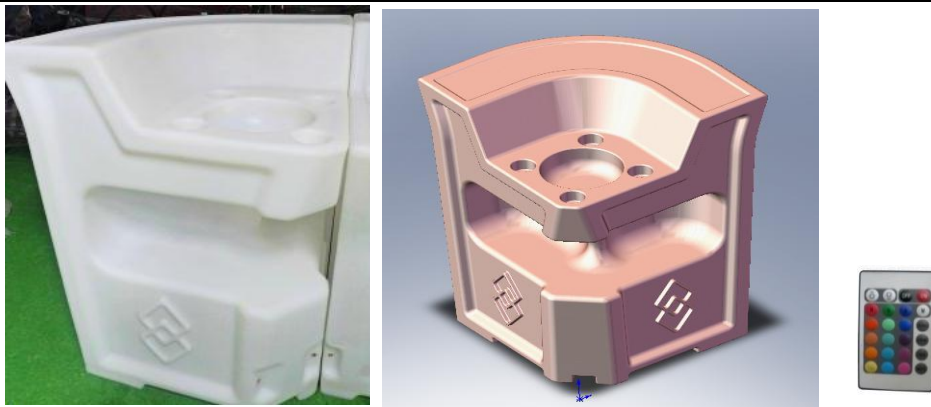

**REMARKS:** Indoor/ Outdoor

**INVENTORY:** 1 pc (white)

**LBC-01****LED Plain Corner Bar Counter****ITEM CODE:** LBC-01

LED PLAIN Corner Bar Counter

Modular bar counter with storage underneath.

**SALE PRICE:** DISPLAY SET ONLY @\$2500 EACH**DIMENSION:** 83L \* 83 W \* 112H cm**MATERIAL:** Waterproof plastic material. LED Light. 16 colors flashing stationary & Fading mode. Precharge 6 hrs. Usage 16 hours with remote**REMARKS:** Indoor/ Outdoor**INVENTORY:** 2pcs**LBC-02****LED Corner Bar Counter****ITEM CODE:** LBC-02